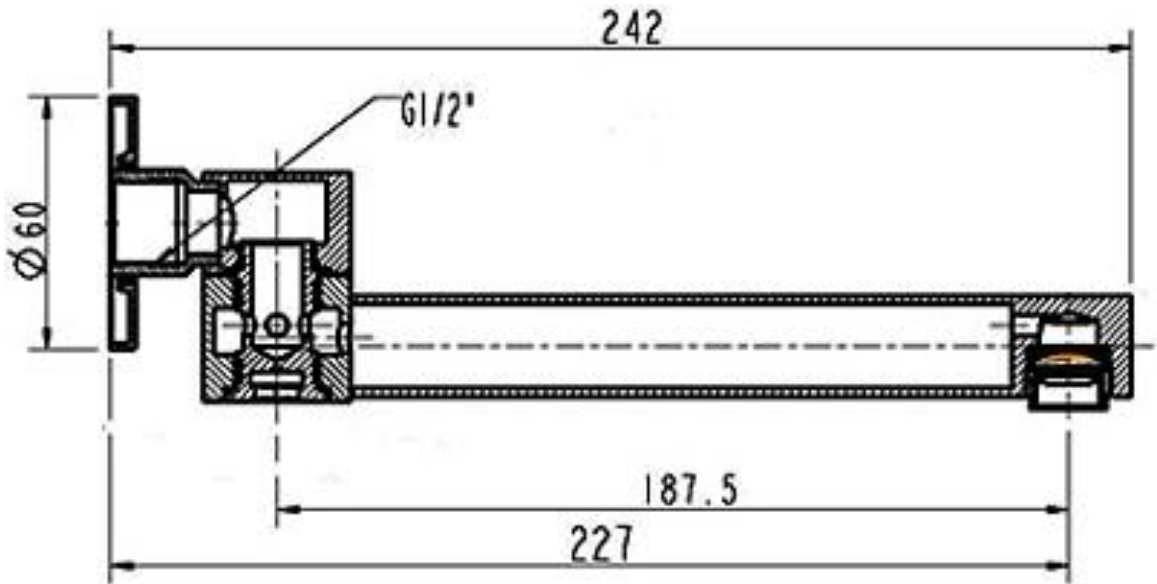

CPF04340

NIRVANA Swivel Bath Spout

Features:

- 227mm Total Length
- 180° Swivel

Product Codes:

CPF04340	Chrome
CPF04340BK	Matte Black
CPF04340BN	Brushed Nickel

All measurements and specifications provided for our products are approximate and subject to change without prior notice. The information listed is correct at time of publication, however Bestlink International PTY LTD reserves the right to vary design and dimensions of products without prior notice. We recommend verifying dimensions and specifications before installation. For ceramic products, please allow a +/- 5mm tolerance for manufacturing variance. For basins, it is recommended that actual basin be used when cutting out bench top to ensure exact fit.